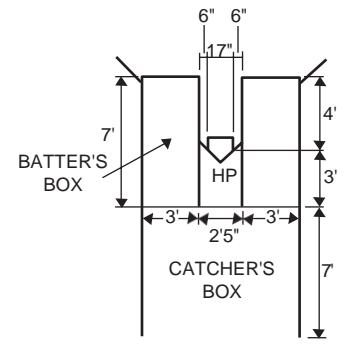

Women's Fastpitch Softball Field Dimensions

On-Deck Circle
SAFE LOCATION
To the Side and
Away from Home Plate
25' Minimum
30' Maximum