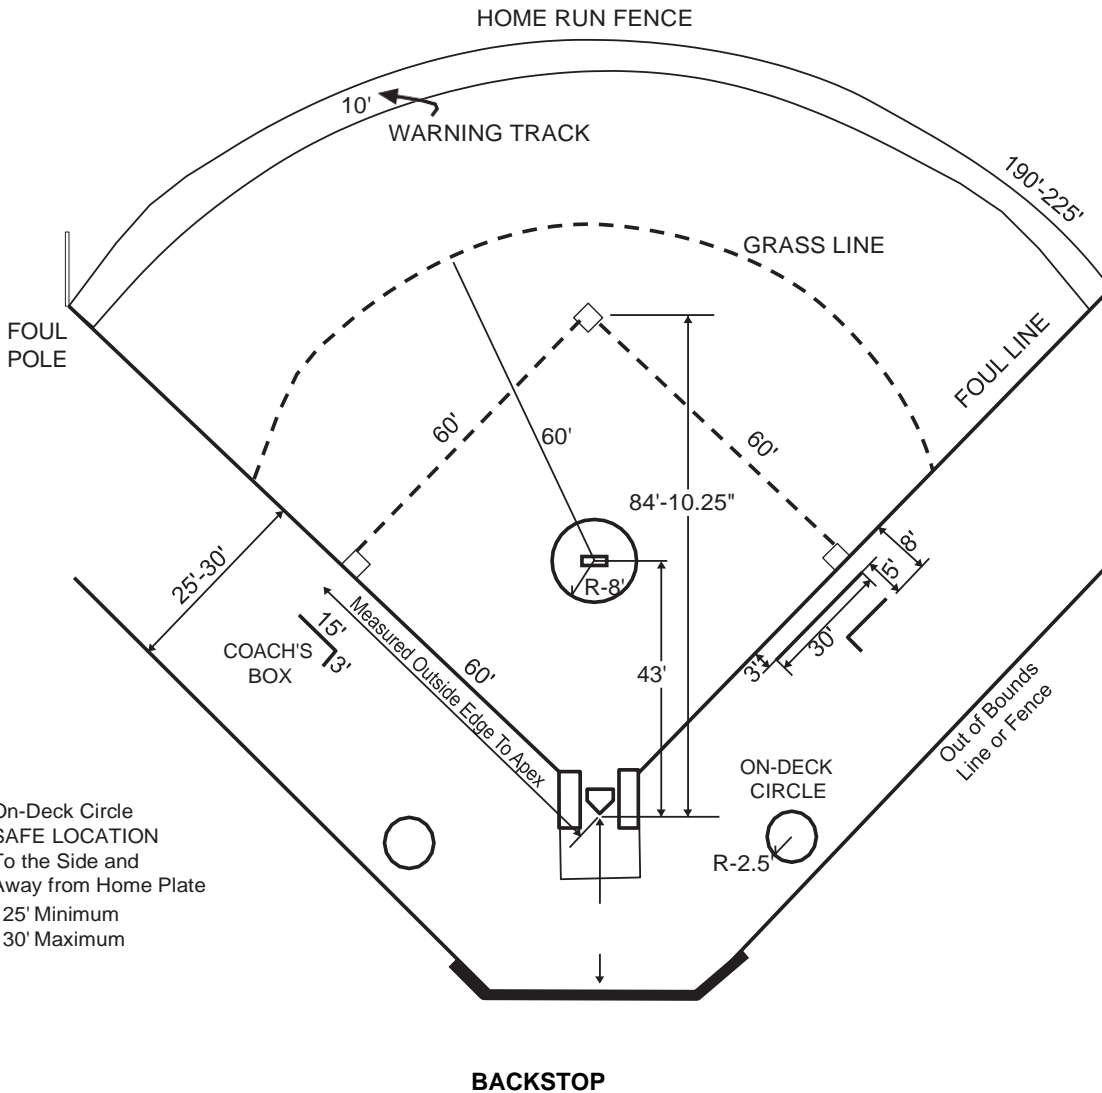

Women's Fastpitch Softball Field Dimensions

On-Deck Circle
SAFE LOCATION
To the Side and
Away from Home Plate
25' Minimum
30' Maximum