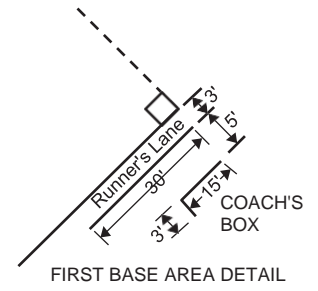

Women's Fastpitch Softball Field Dimensions

On-Deck Circle
SAFE LOCATION
To the Side and
Away from Home Plate
25' Minimum
30' Maximum