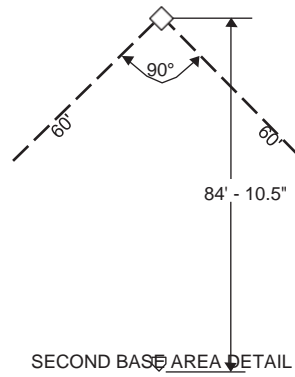

Women's Fastpitch Softball Field Dimensions

On-Deck Circle
SAFE LOCATION
To the Side and
Away from Home Plate
25' Minimum
30' Maximum