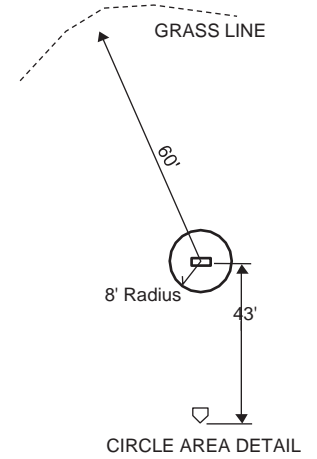

Women's Fastpitch Softball Field Dimensions

On-Deck Circle
SAFE LOCATION
To the Side and
Away from Home Plate
25' Minimum
30' Maximum